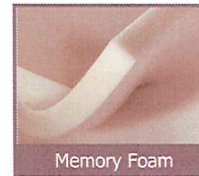

Posturepedic
Reserve
Collection

TRONDHEIM

Euro PillowTop Ultra Plush

Ultra Plush Comfort

- Ultra Plush Comfort System**
- selected to provide ultimate luxury and pressure relief
 - Like sleeping on a cloud

SuperSoft Foam

- SuperSoft Foam**
- Soft and plush initial feel
 - Relieves pressure points

Natural Wool

- Wool**
- Natural New Zealand wool fibre
 - Cooler in summer, warmer in winter

Memory Foam

- Memory Foam**
- A slow release comfort layer
 - Cushions movement
 - Relieves pressure points

Convoluted Foams

- SuperSoft Convoluted Foam**
- Conforms and moulds to the body for pressure relief
 - Less tossing and turning

Durabond Pad

- Durabond Pad**
- Insulator layer
 - Even transition from comfort to support system.